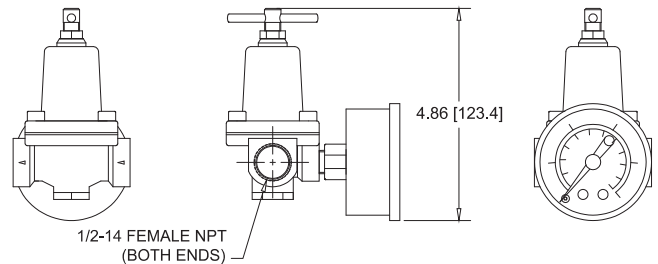

6 Gallon Tank
SPR-2000-6GAL

15 Gallon Tank
SPR-2000-15GAL

3 Gallon Stainless Tank
 SPR-2000-3GAL

Auto Refill Fluid Supply System
 10SS-110/220

30 Gallon Tank
SPR-2000-30GAL

25 Micron Filter Assembly
CP-500-20SYN-P-I

Fluid Regulator Assembly
263AB

20 Gallon Tank
301751