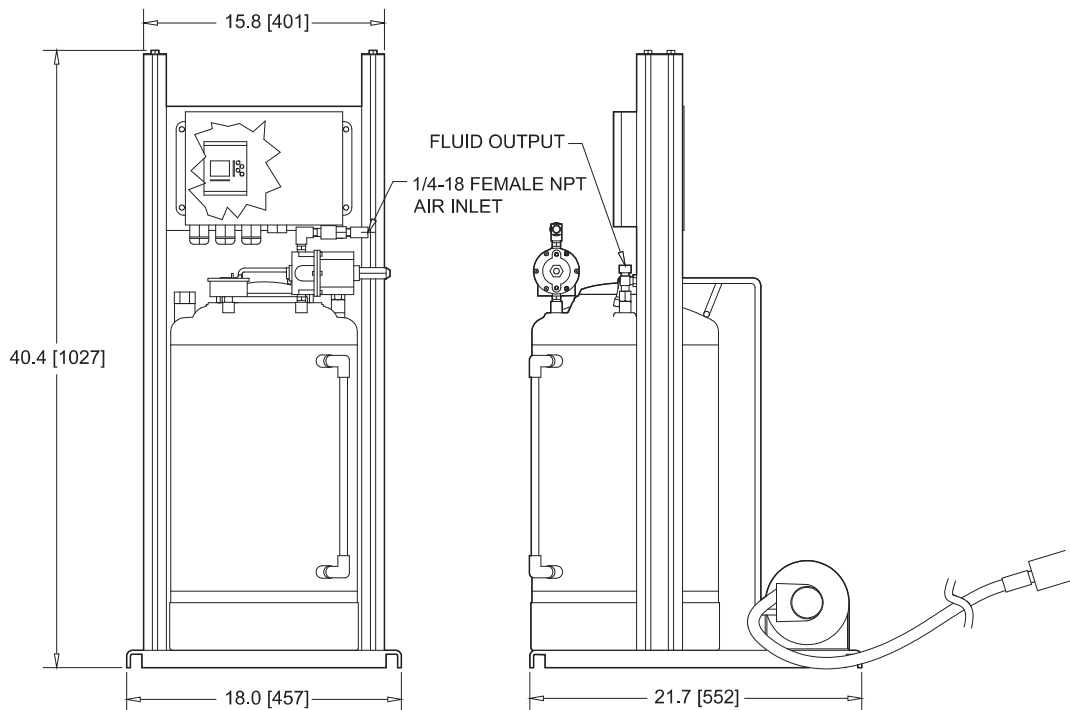

6 Gallon Tank
SPR-2000-6GAL

15 Gallon Tank
SPR-2000-15GAL

3 Gallon Stainless Tank
 SPR-2000-3GAL

Auto Refill Fluid Supply System
 10SS-110/220

30 Gallon Tank
SPR-2000-30GAL

25 Micron Filter Assembly
CP-500-20SYN-P-I

Fluid Regulator Assembly
263AB

20 Gallon Tank
301751