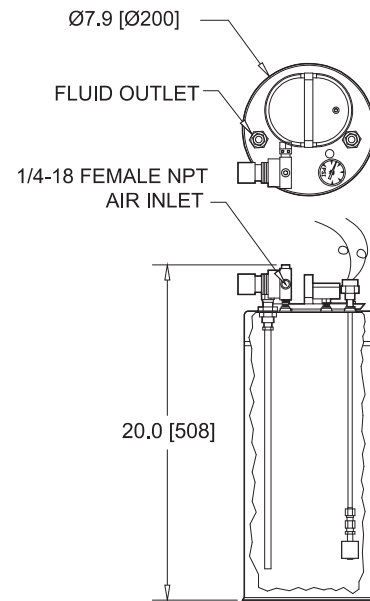

6 Gallon Tank
SPR-2000-6GAL

15 Gallon Tank
SPR-2000-15GAL

3 Gallon Stainless Tank
 SPR-2000-3GAL

Auto Refill Fluid Supply System
 10SS-110/220

30 Gallon Tank
SPR-2000-30GAL

25 Micron Filter Assembly
CP-500-20SYN-P-I

Fluid Regulator Assembly
263AB

20 Gallon Tank
301751