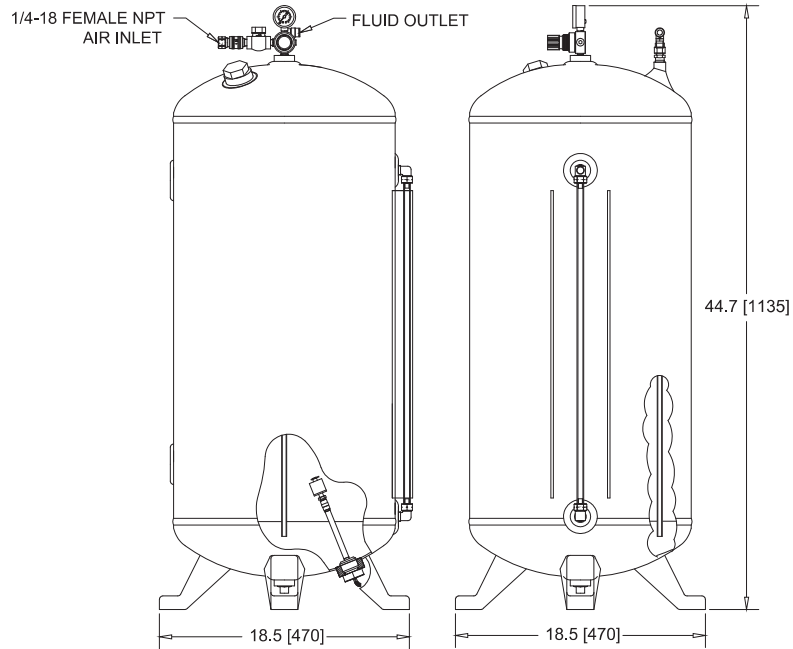

6 Gallon Tank
SPR-2000-6GAL

15 Gallon Tank
SPR-2000-15GAL

3 Gallon Stainless Tank
 SPR-2000-3GAL

Auto Refill Fluid Supply System
 10SS-110/220

30 Gallon Tank
SPR-2000-30GAL

25 Micron Filter Assembly
CP-500-20SYN-P-I

Fluid Regulator Assembly
263AB

20 Gallon Tank
301751