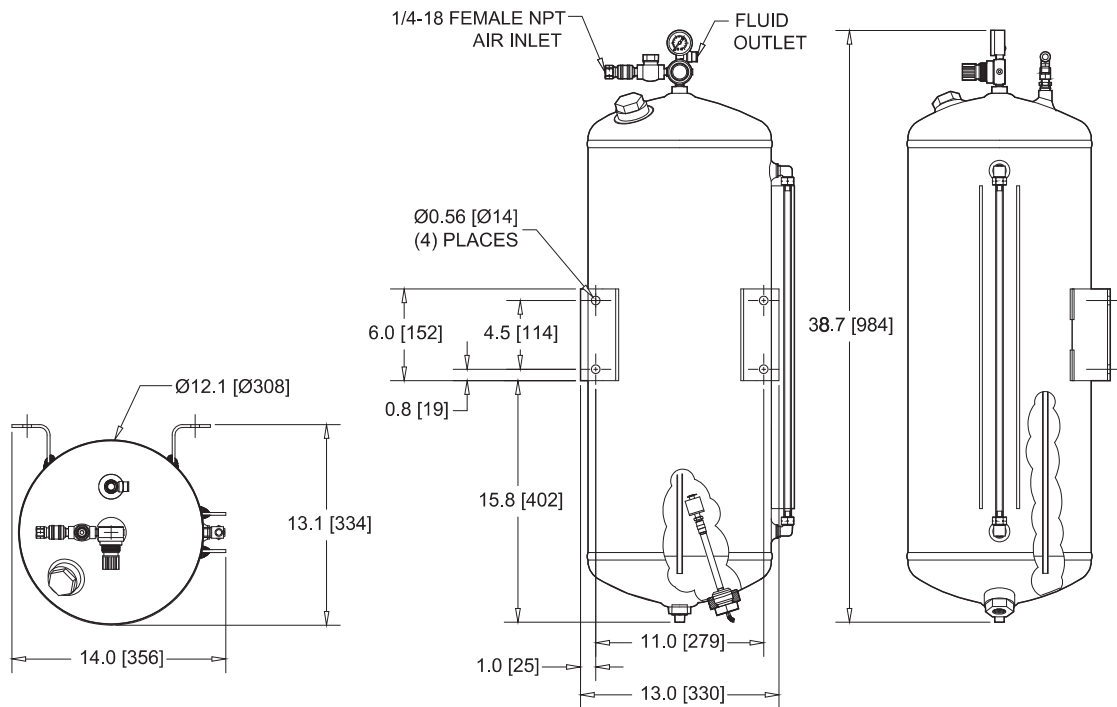

6 Gallon Tank
SPR-2000-6GAL

15 Gallon Tank
SPR-2000-15GAL

3 Gallon Stainless Tank
 SPR-2000-3GAL

Auto Refill Fluid Supply System
 10SS-110/220

30 Gallon Tank
SPR-2000-30GAL

25 Micron Filter Assembly
CP-500-20SYN-P-I

Fluid Regulator Assembly
263AB

20 Gallon Tank
301751