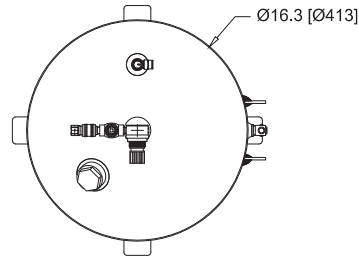

6 Gallon Tank
SPR-2000-6GAL

15 Gallon Tank
SPR-2000-15GAL

3 Gallon Stainless Tank
 SPR-2000-3GAL

Auto Refill Fluid Supply System
 10SS-110/220

30 Gallon Tank
SPR-2000-30GAL

25 Micron Filter Assembly
CP-500-20SYN-P-I

Fluid Regulator Assembly
263AB

20 Gallon Tank
301751