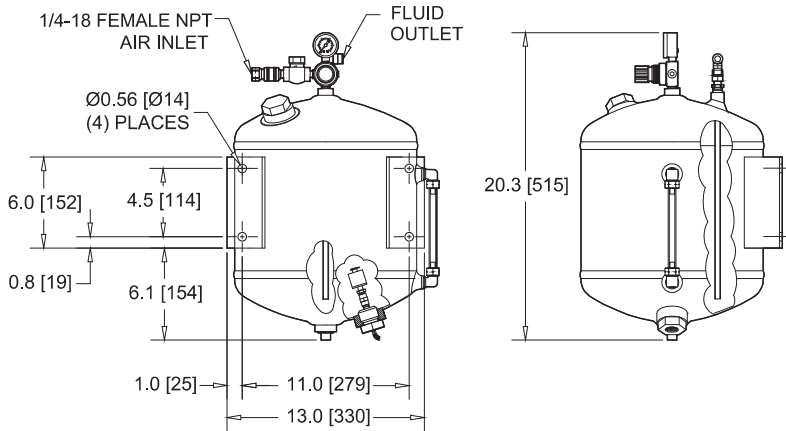

6 Gallon Tank
SPR-2000-6GAL

15 Gallon Tank
SPR-2000-15GAL

3 Gallon Stainless Tank
 SPR-2000-3GAL

Auto Refill Fluid Supply System
 10SS-110/220

30 Gallon Tank
SPR-2000-30GAL

25 Micron Filter Assembly
CP-500-20SYN-P-I

Fluid Regulator Assembly
263AB

20 Gallon Tank
301751