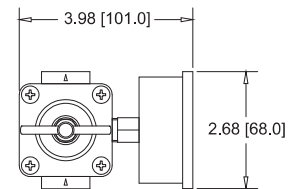

Fluid Regulator Assembly
263AB

20 Gallon Tank
301751