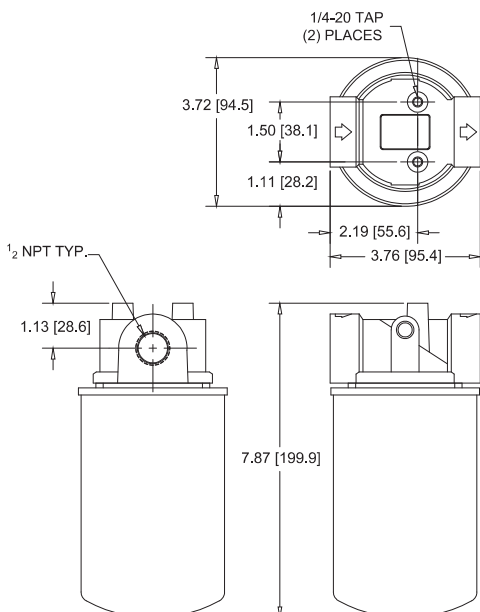

6 Gallon Tank
SPR-2000-6GAL

15 Gallon Tank
SPR-2000-15GAL

3 Gallon Stainless Tank
 SPR-2000-3GAL

Auto Refill Fluid Supply System
 10SS-110/220

30 Gallon Tank
SPR-2000-30GAL

25 Micron Filter Assembly
CP-500-20SYN-P-I

Fluid Regulator Assembly
263AB

20 Gallon Tank
301751